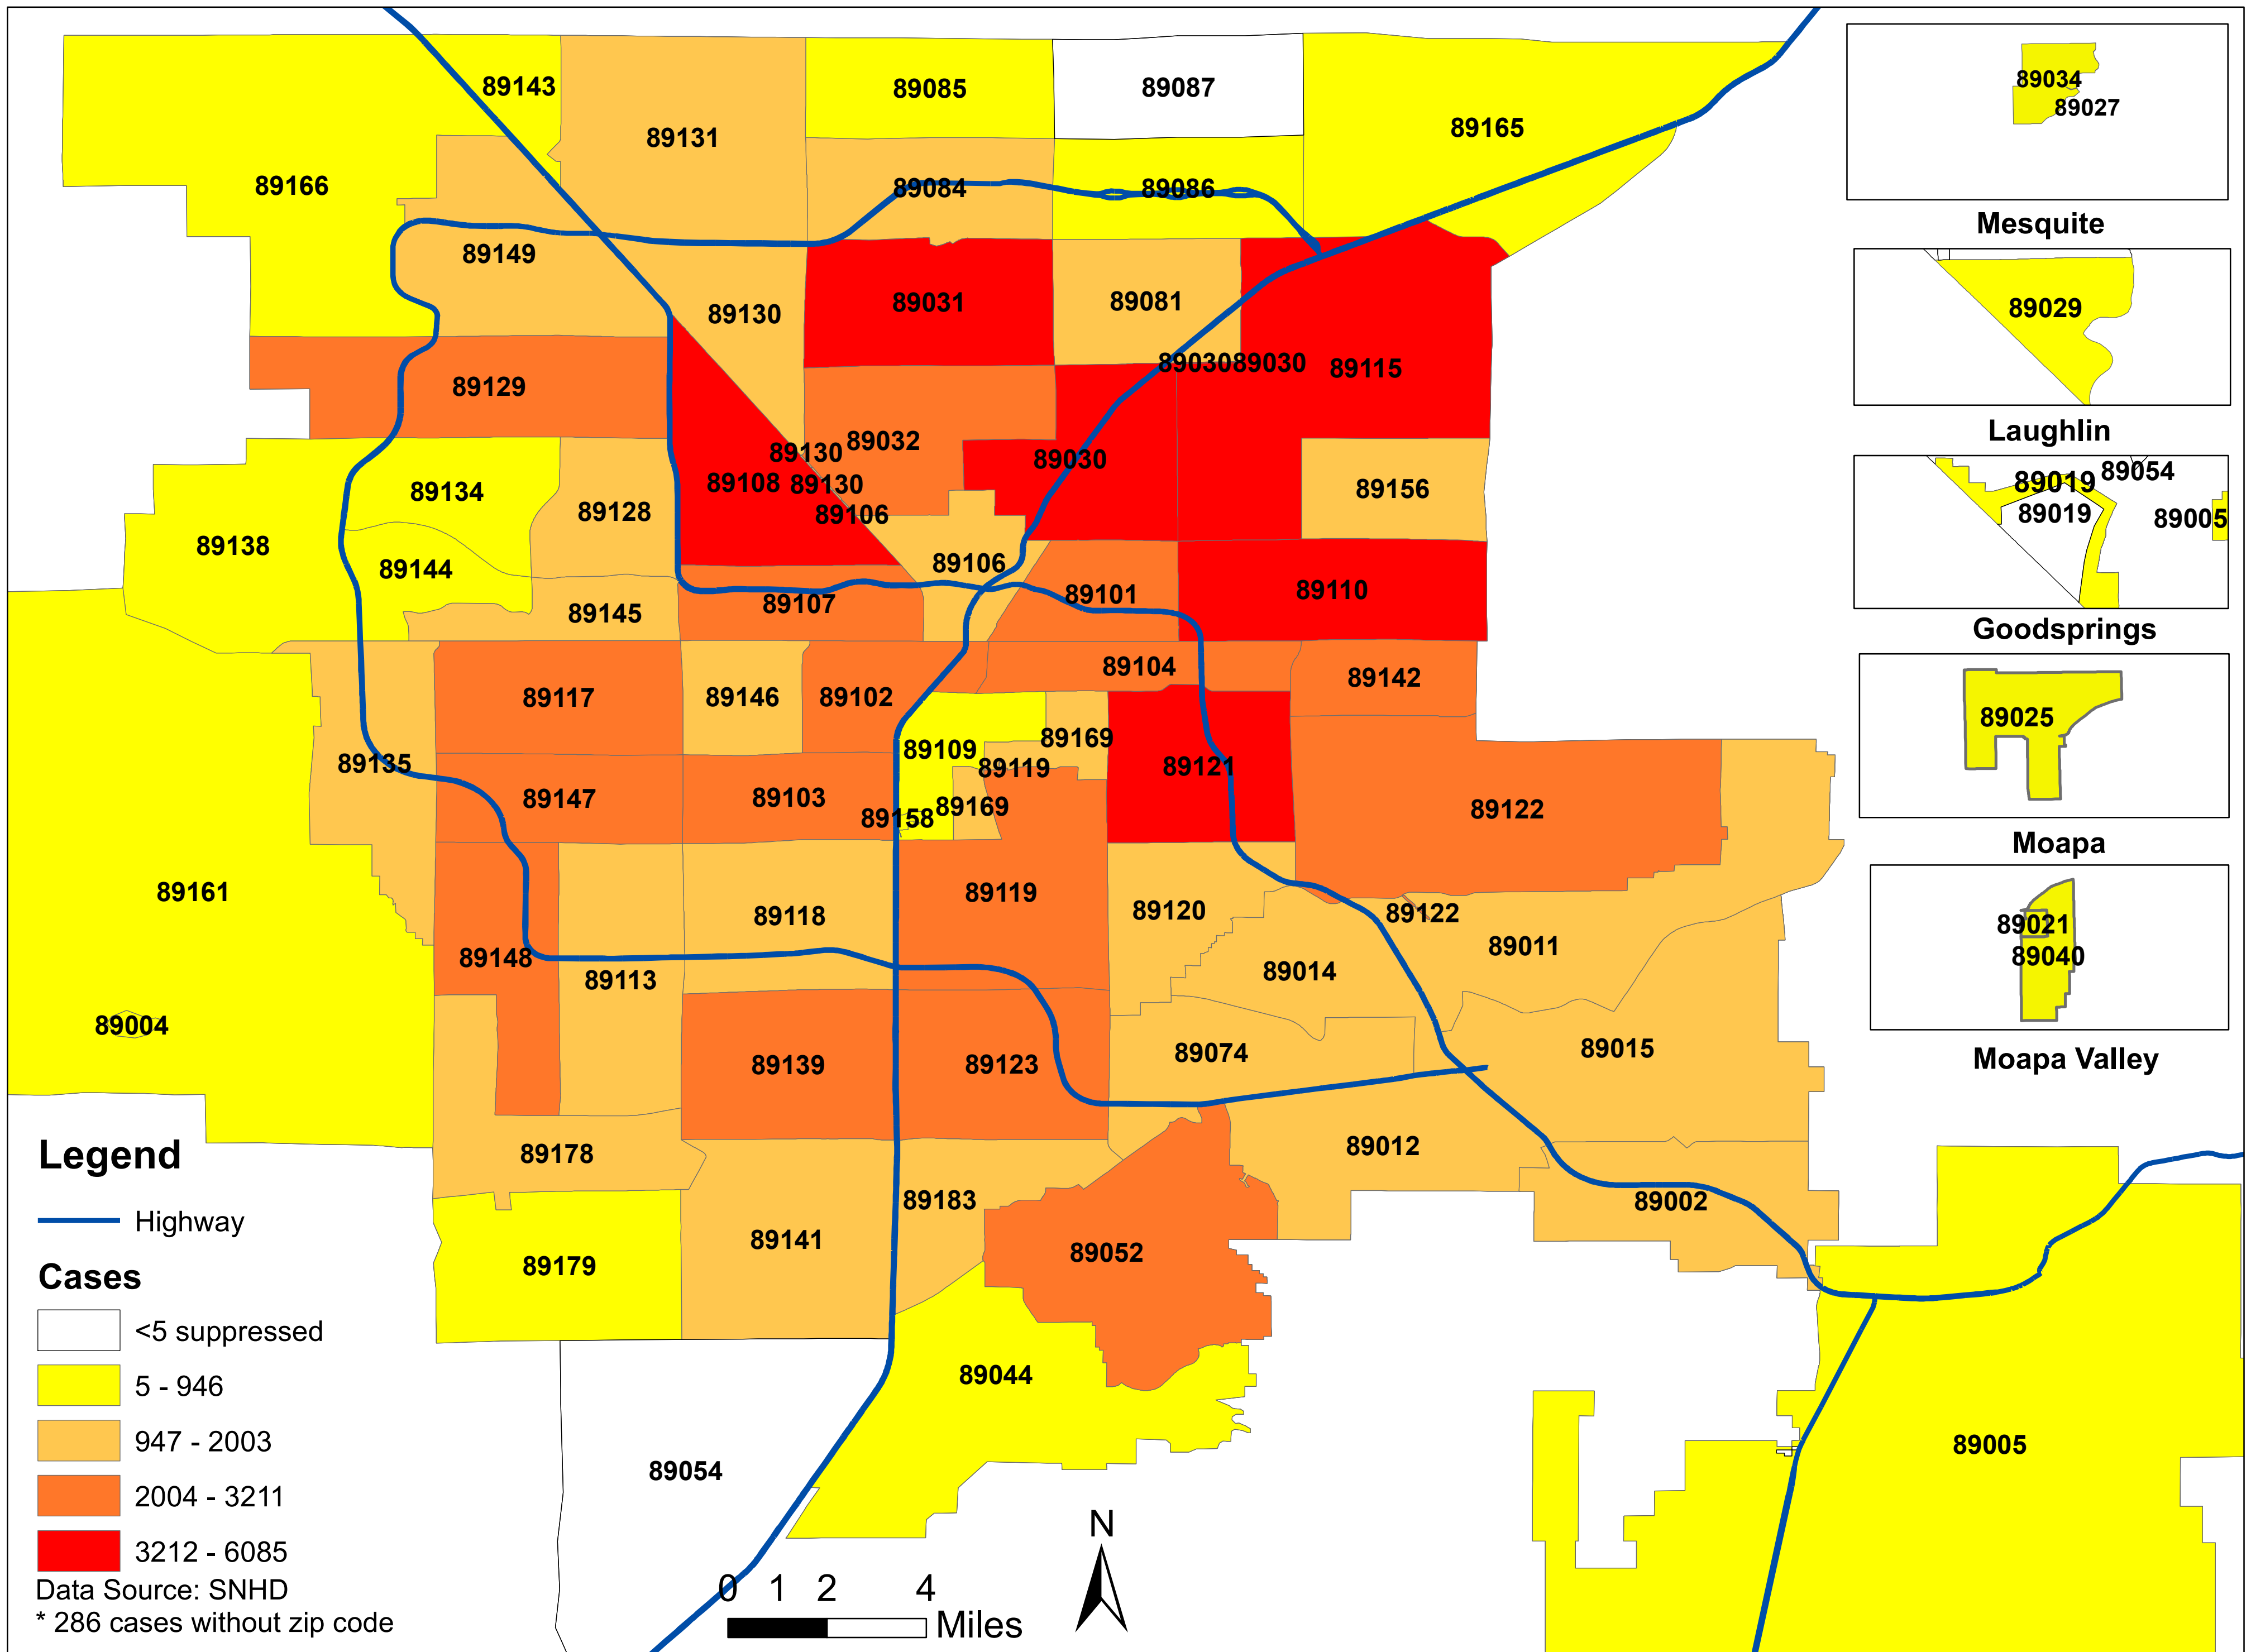

# Number of COVID-19 cases by zip code in Clark county (11.26.2020)

**Note: More than 5 cases reported from 89124**