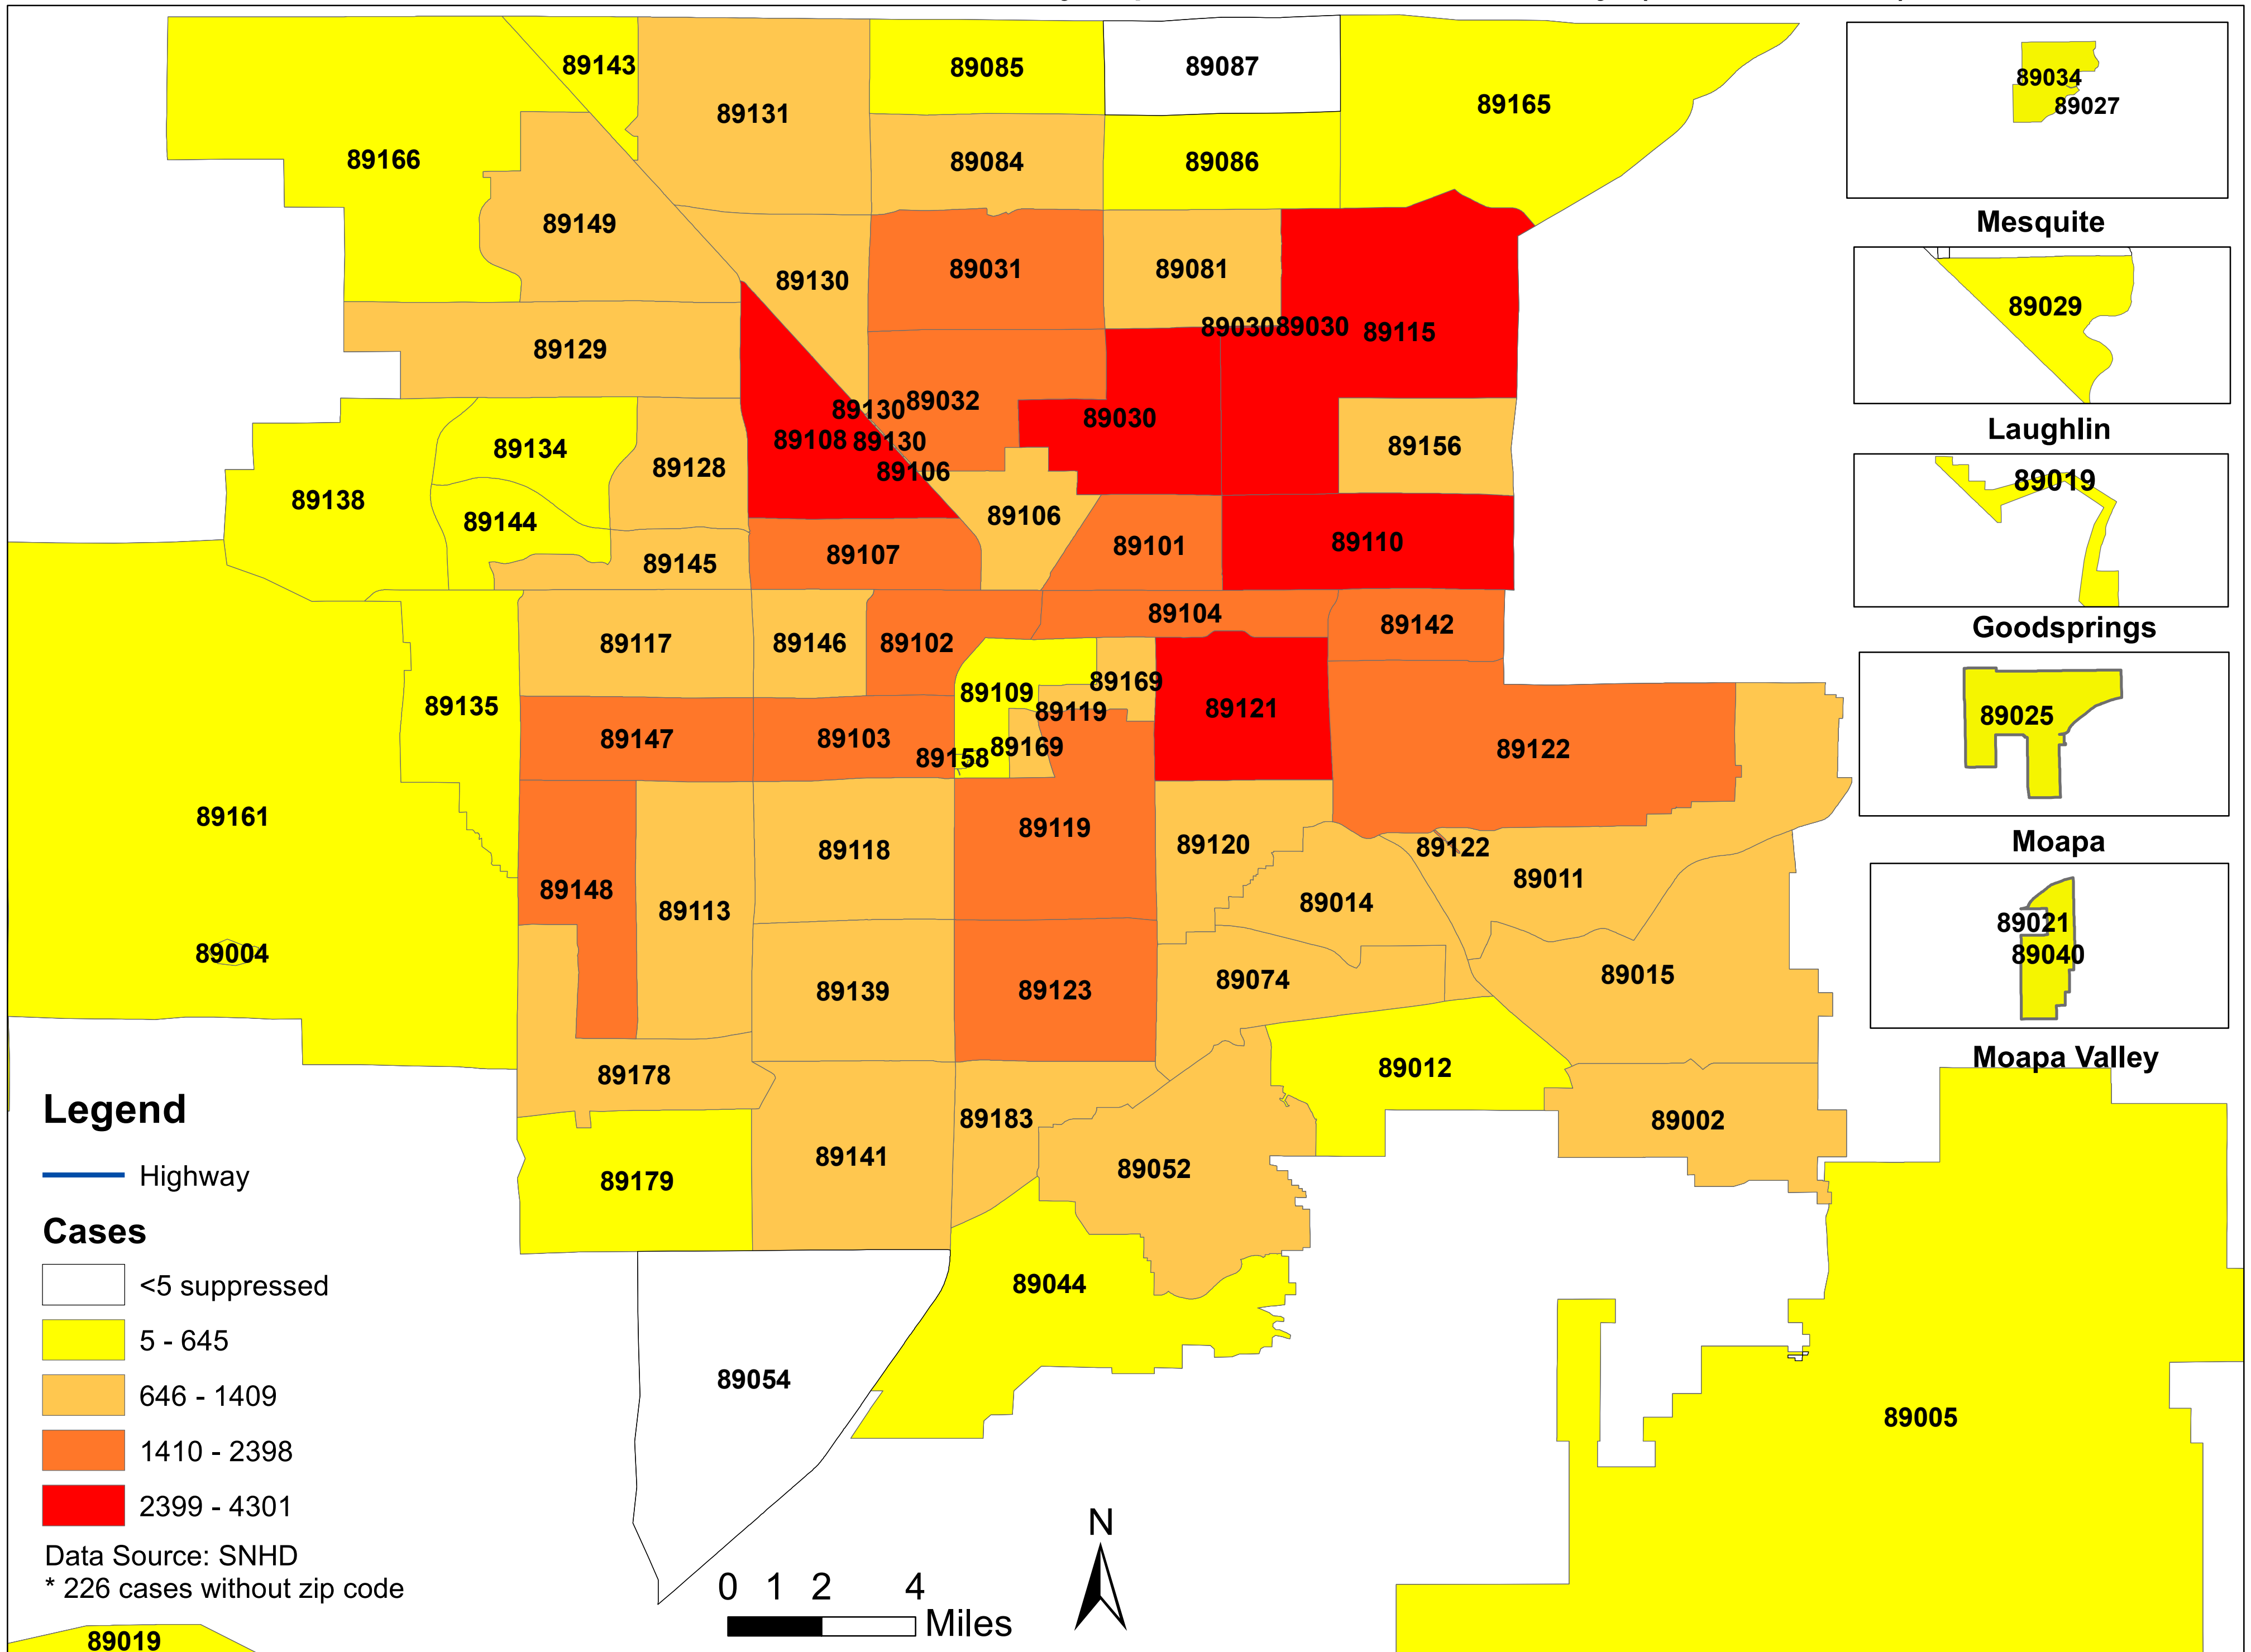

# Number of COVID-19 cases by zip code in Clark county (10.15.2020)

**Note: More than 5 cases reported from 89124**