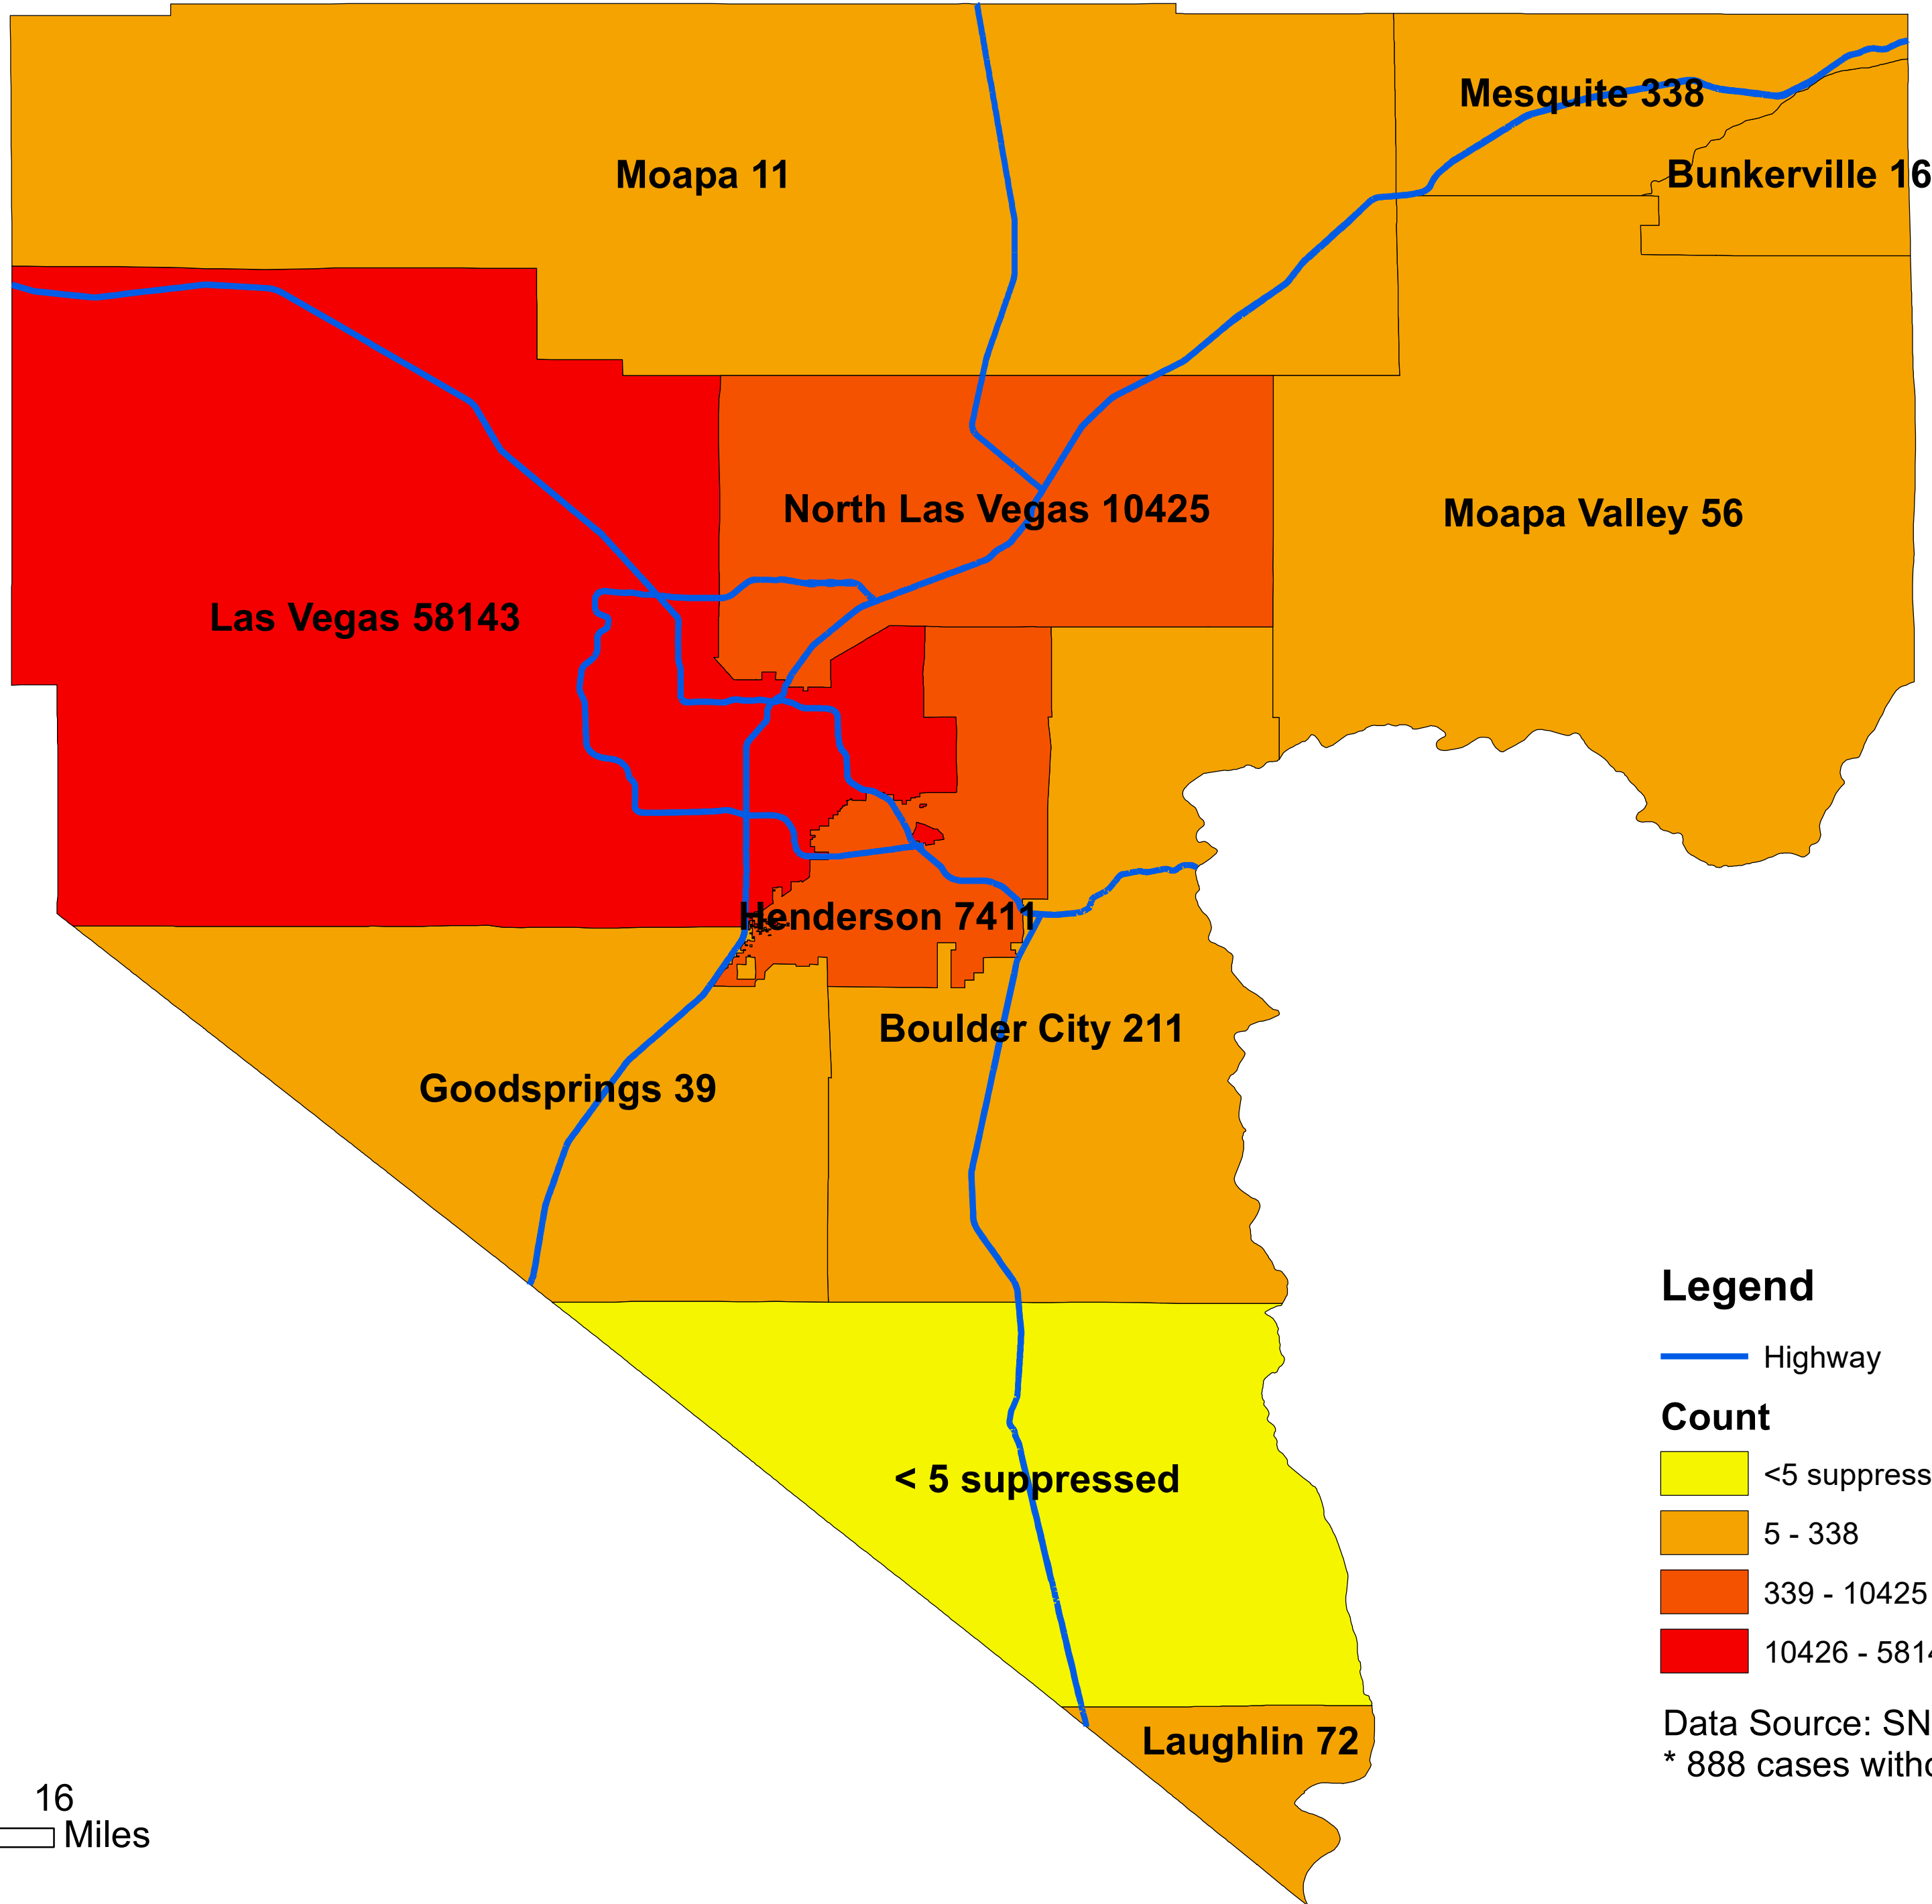

Number of COVID-19 cases by city in Clark county (10.23.2020)

Legend

— Highway

Count

<5 suppressed

5 - 338

339 - 10425

10426 - 58143

Data Source: SNHD

* 888 cases without city information