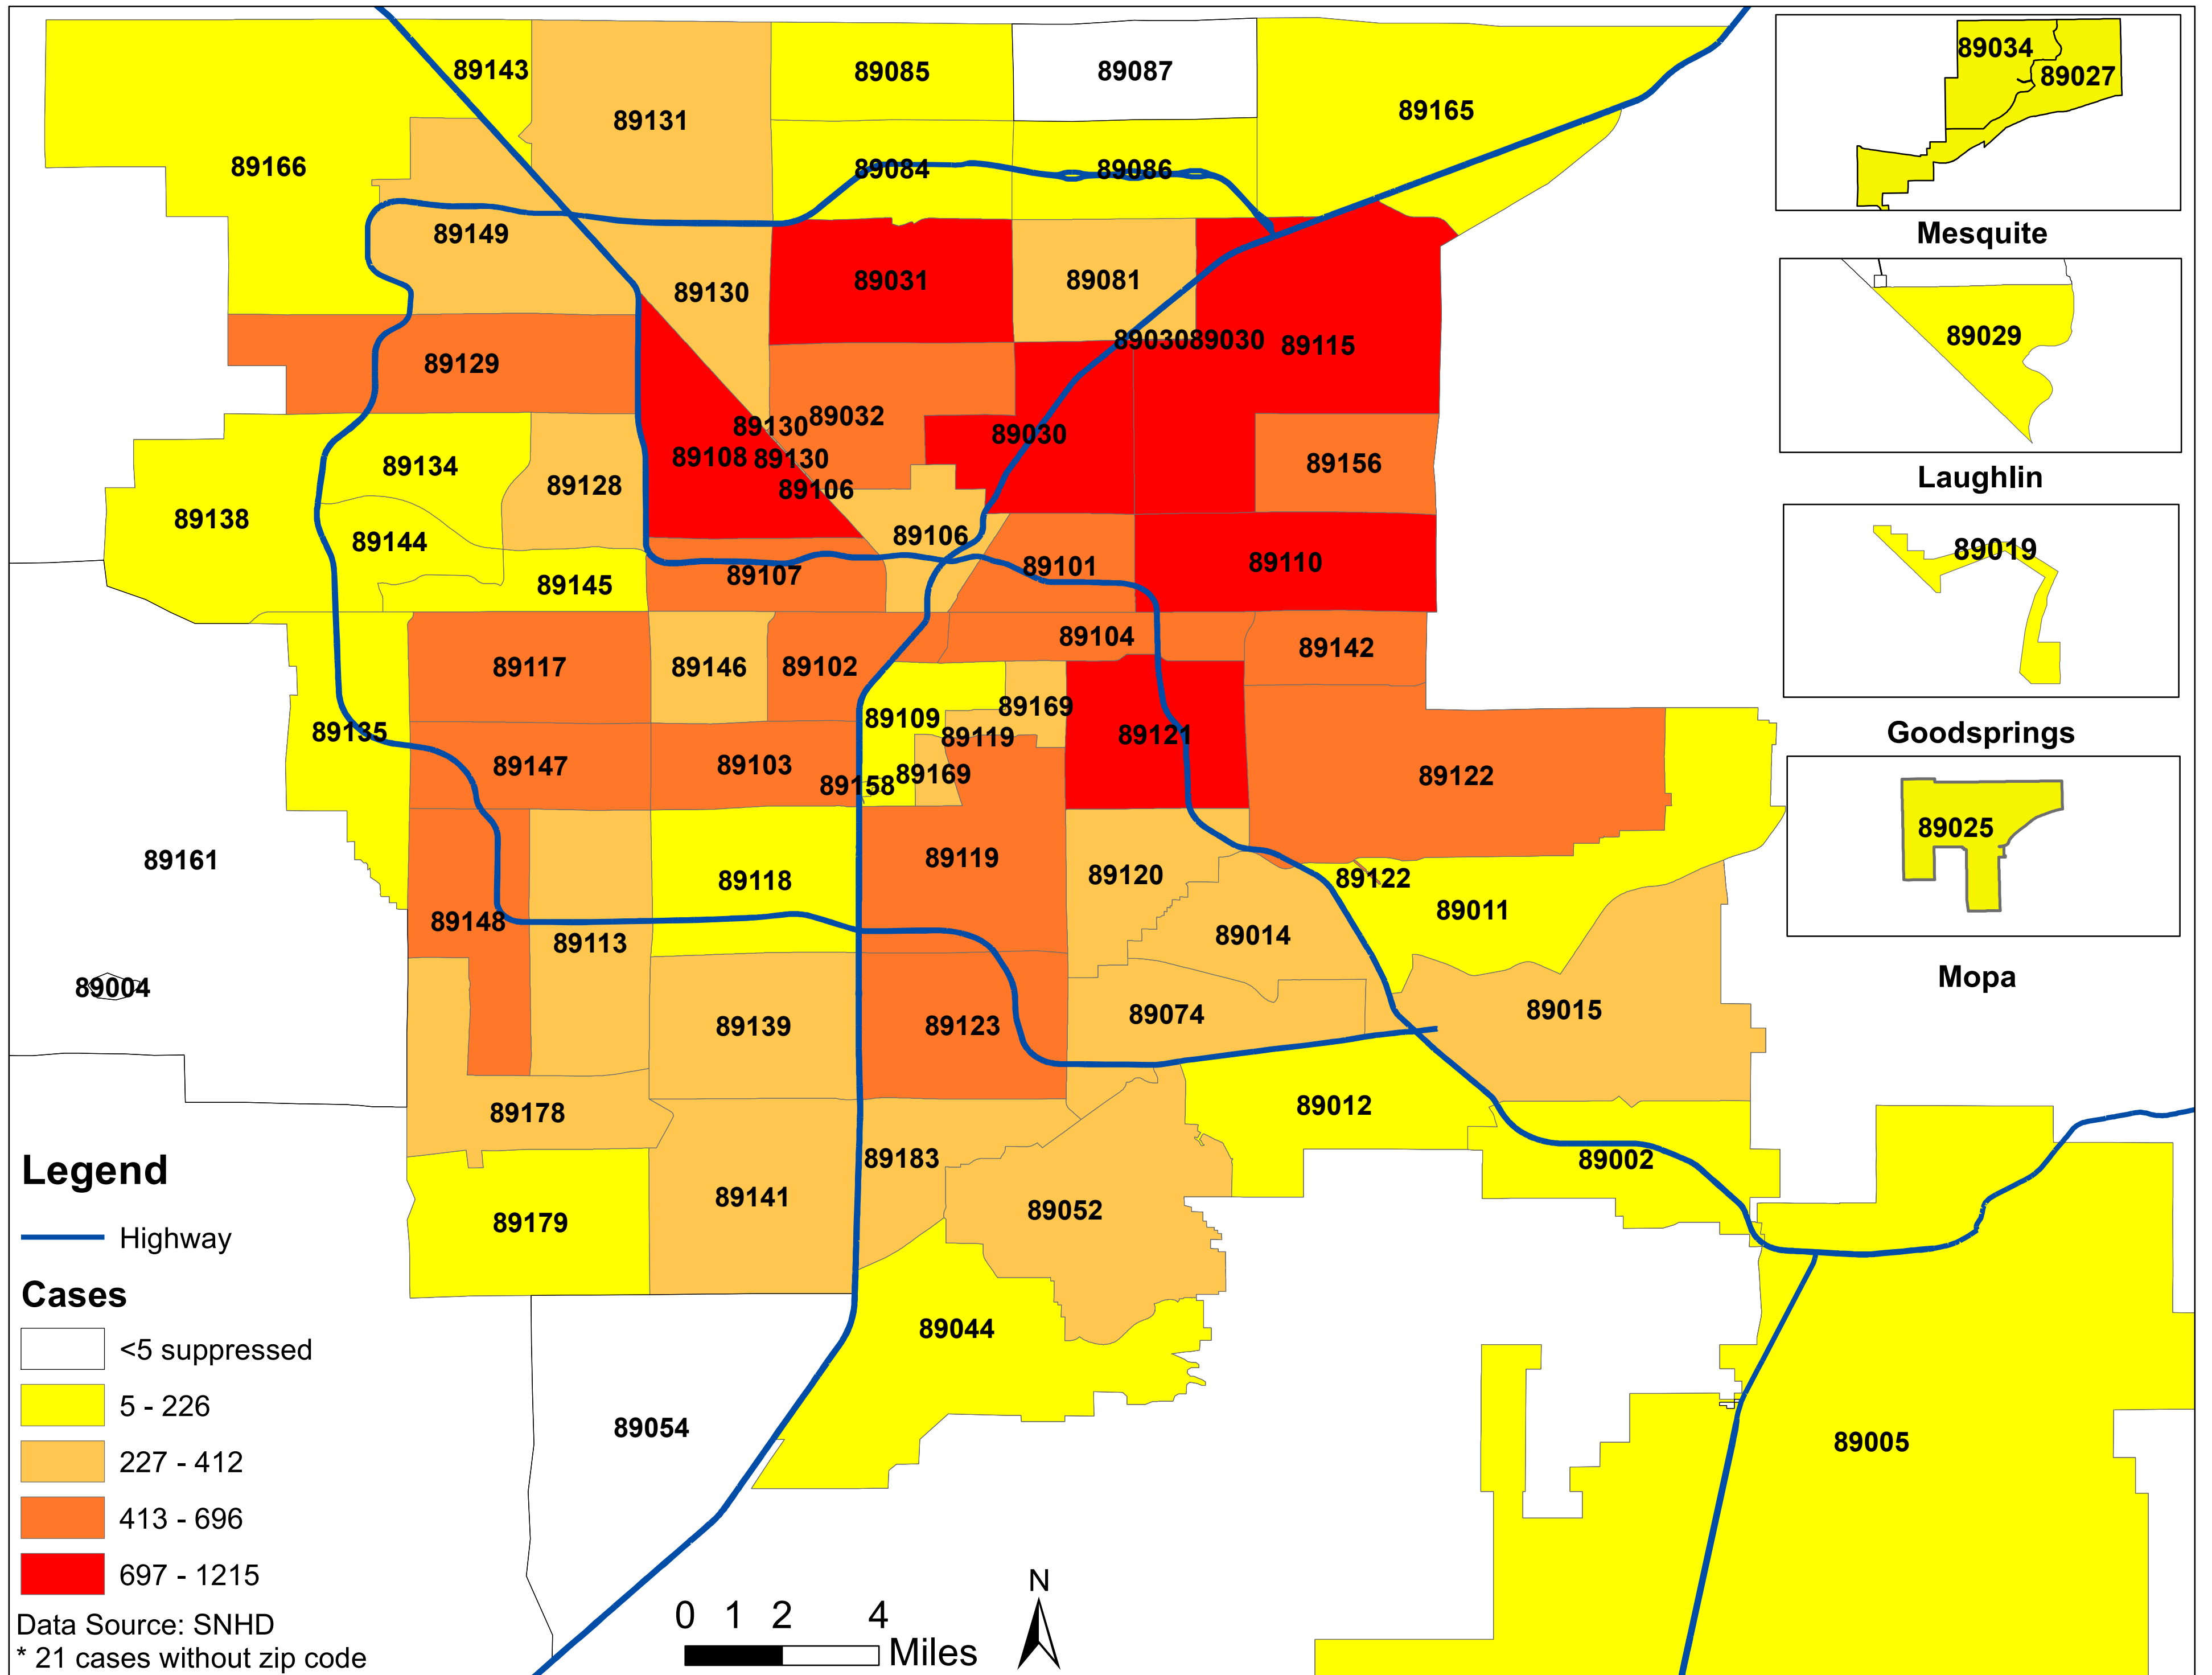

Number of COVID-19 cases by zip code in Clark county (07.11.2020)

Note: Numbers of cases by zip code in Logandale and Overton are less than 5 and suppressed.