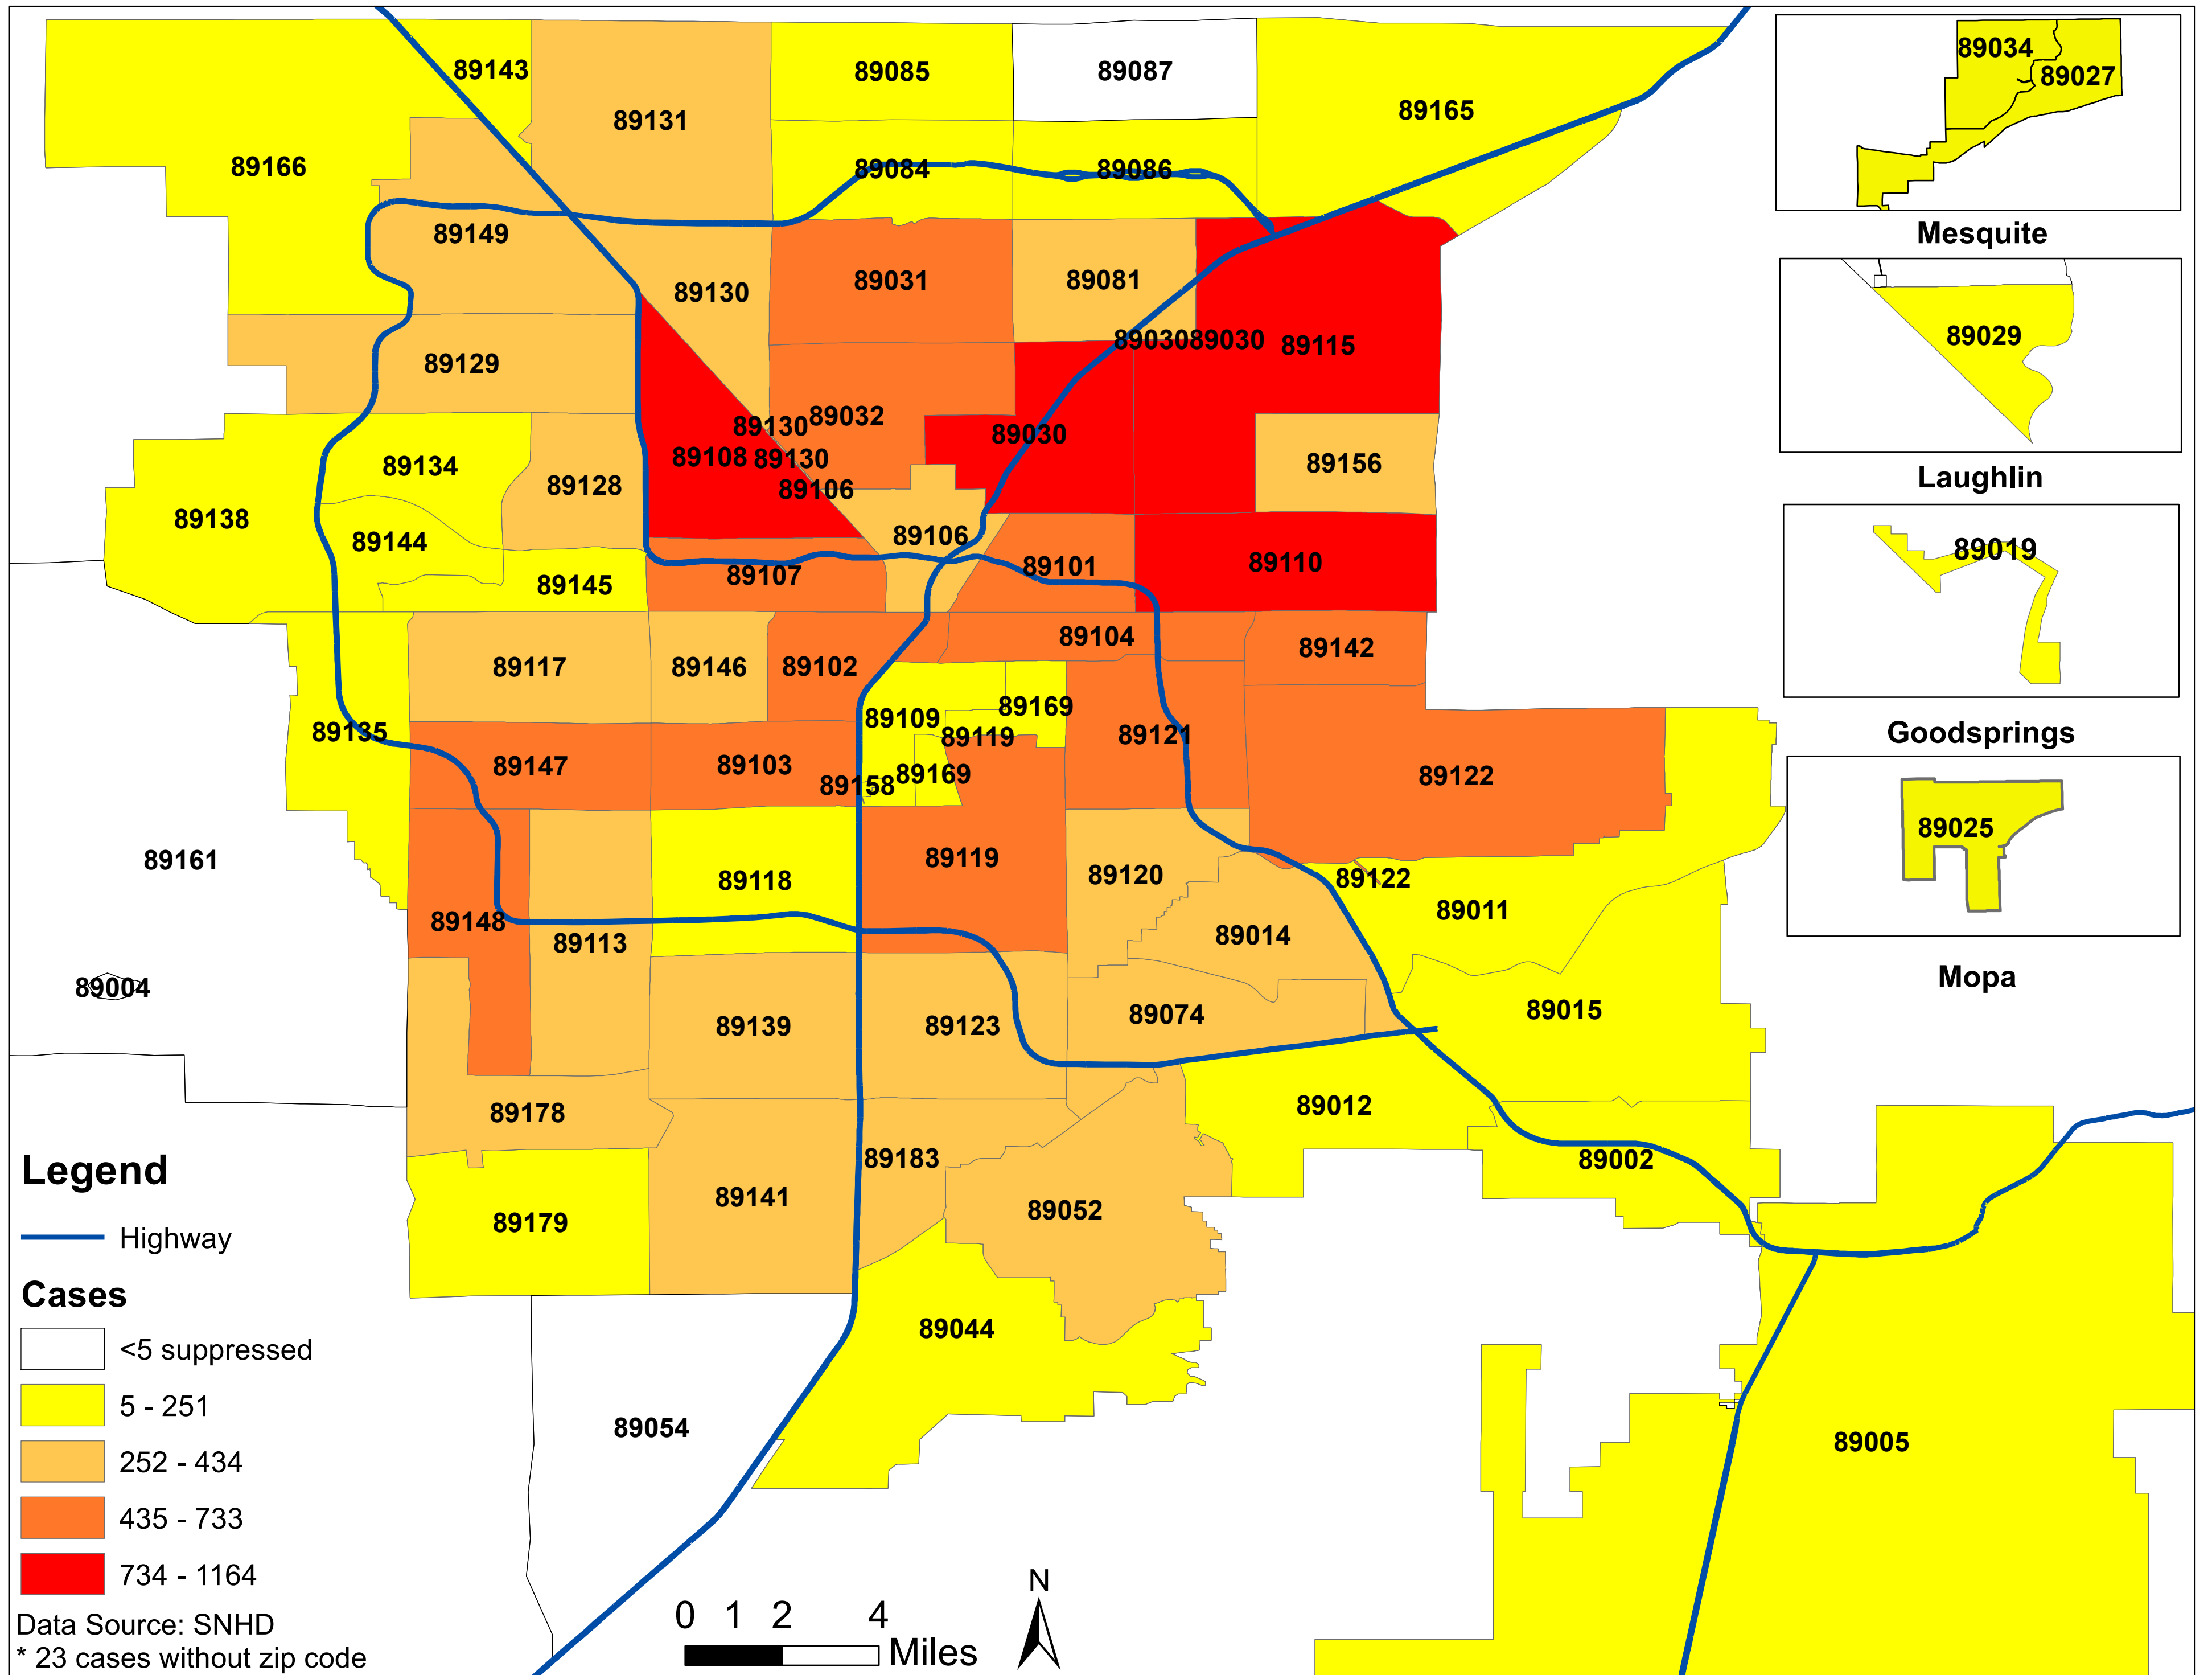

Number of COVID-19 cases by zip code in Clark county (07.10.2020)

Note: Numbers of cases by zip code in Logandale and Overton are less than 5 and suppressed.