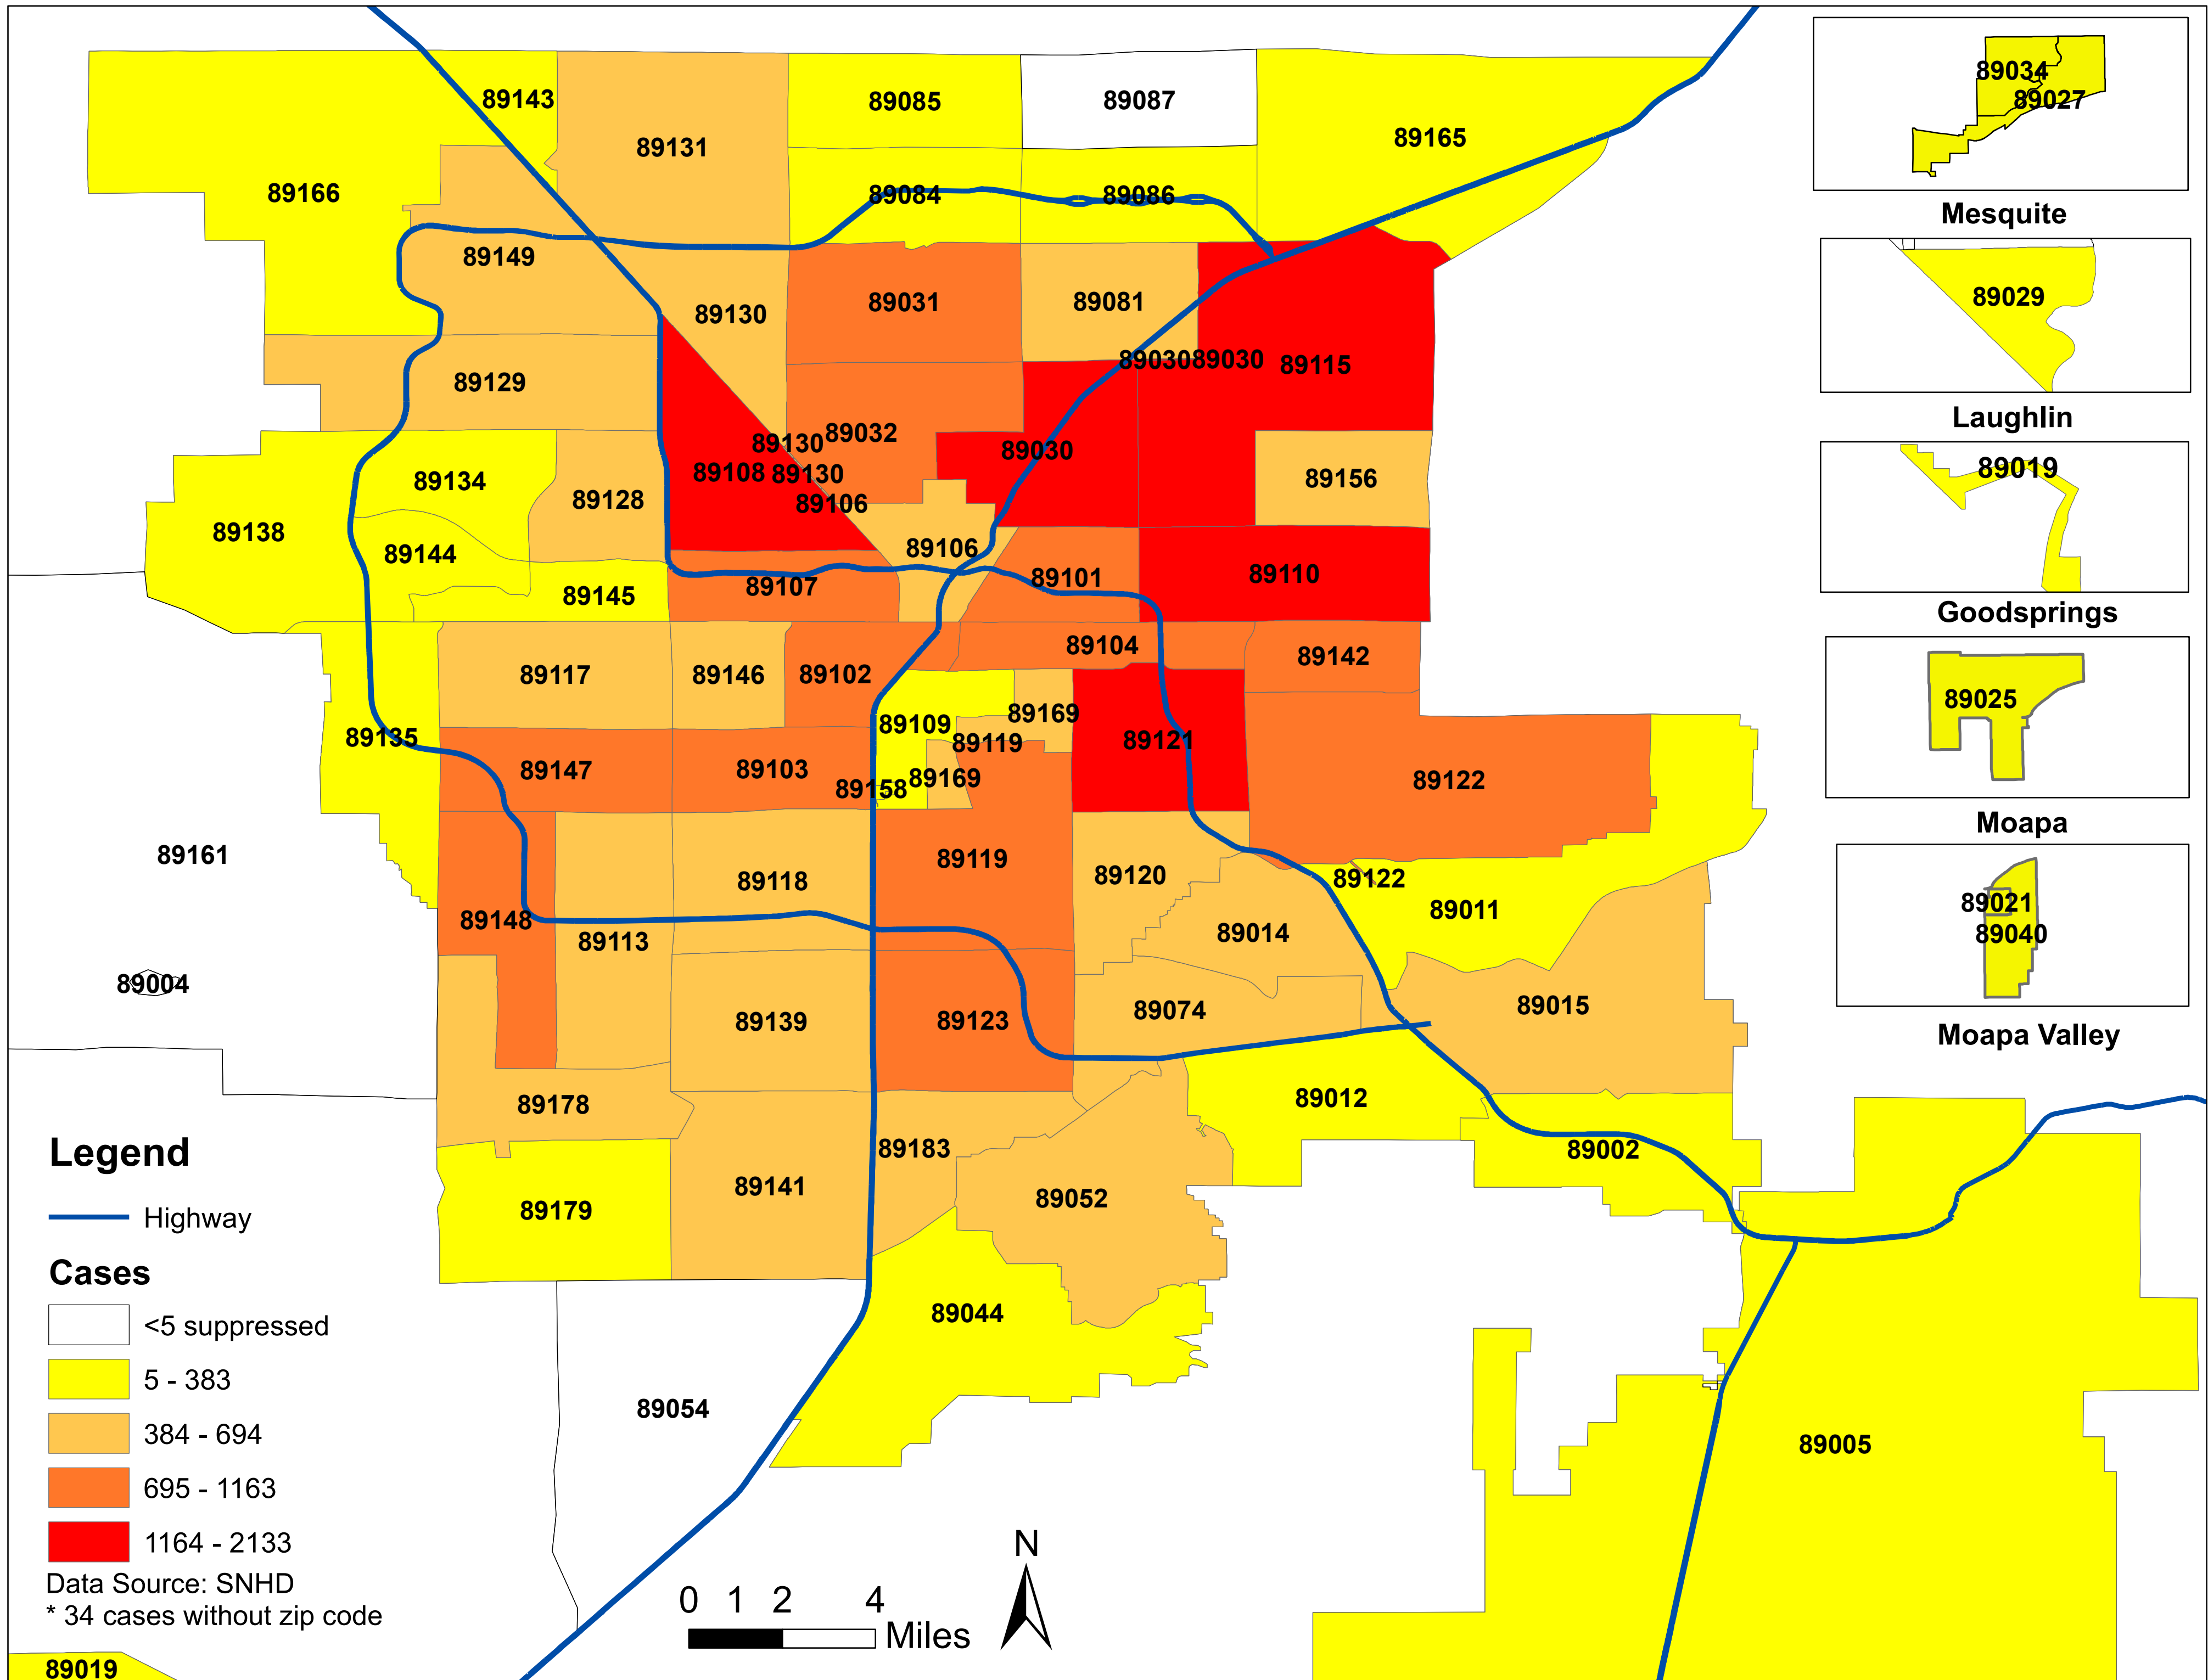

# Number of COVID-19 cases by zip code in Clark county (07.26.2020)

89019