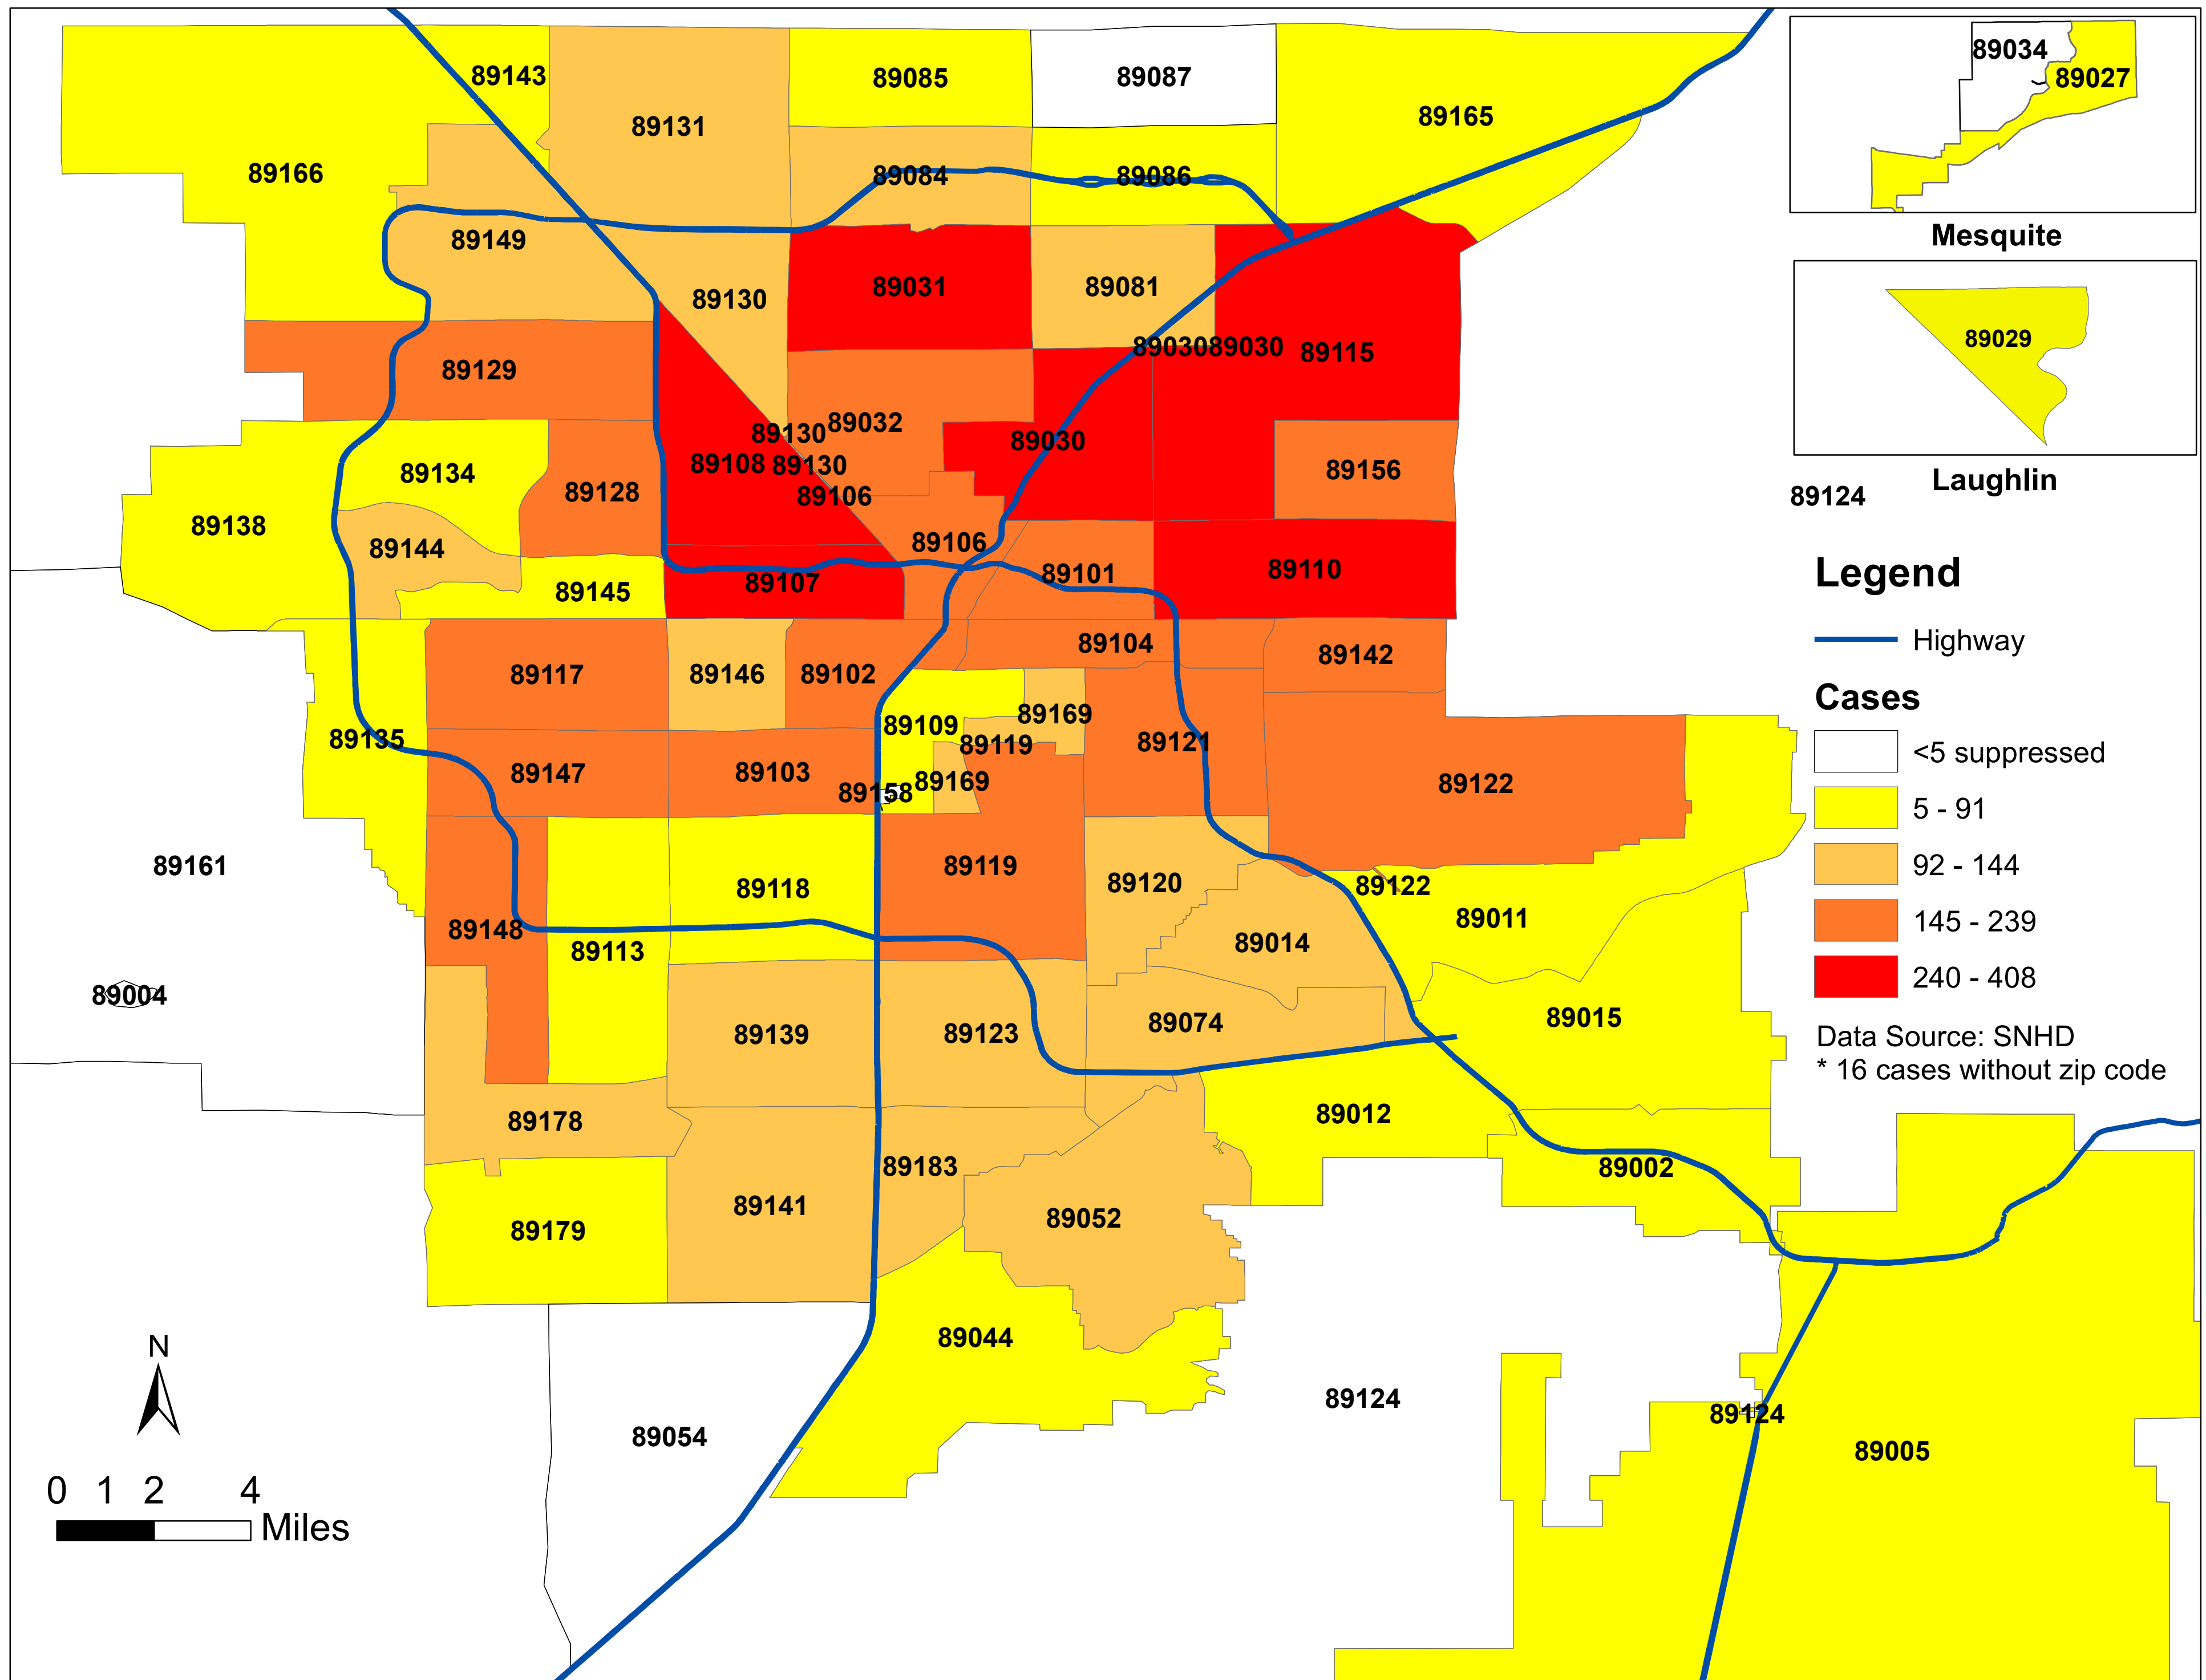

# Number of COVID-19 cases by zip code in Clark county (06.10.2020)

Note: Numbers of cases by zip code in Moapa, Overton and Sandy Valley are less than 5 and suppressed.