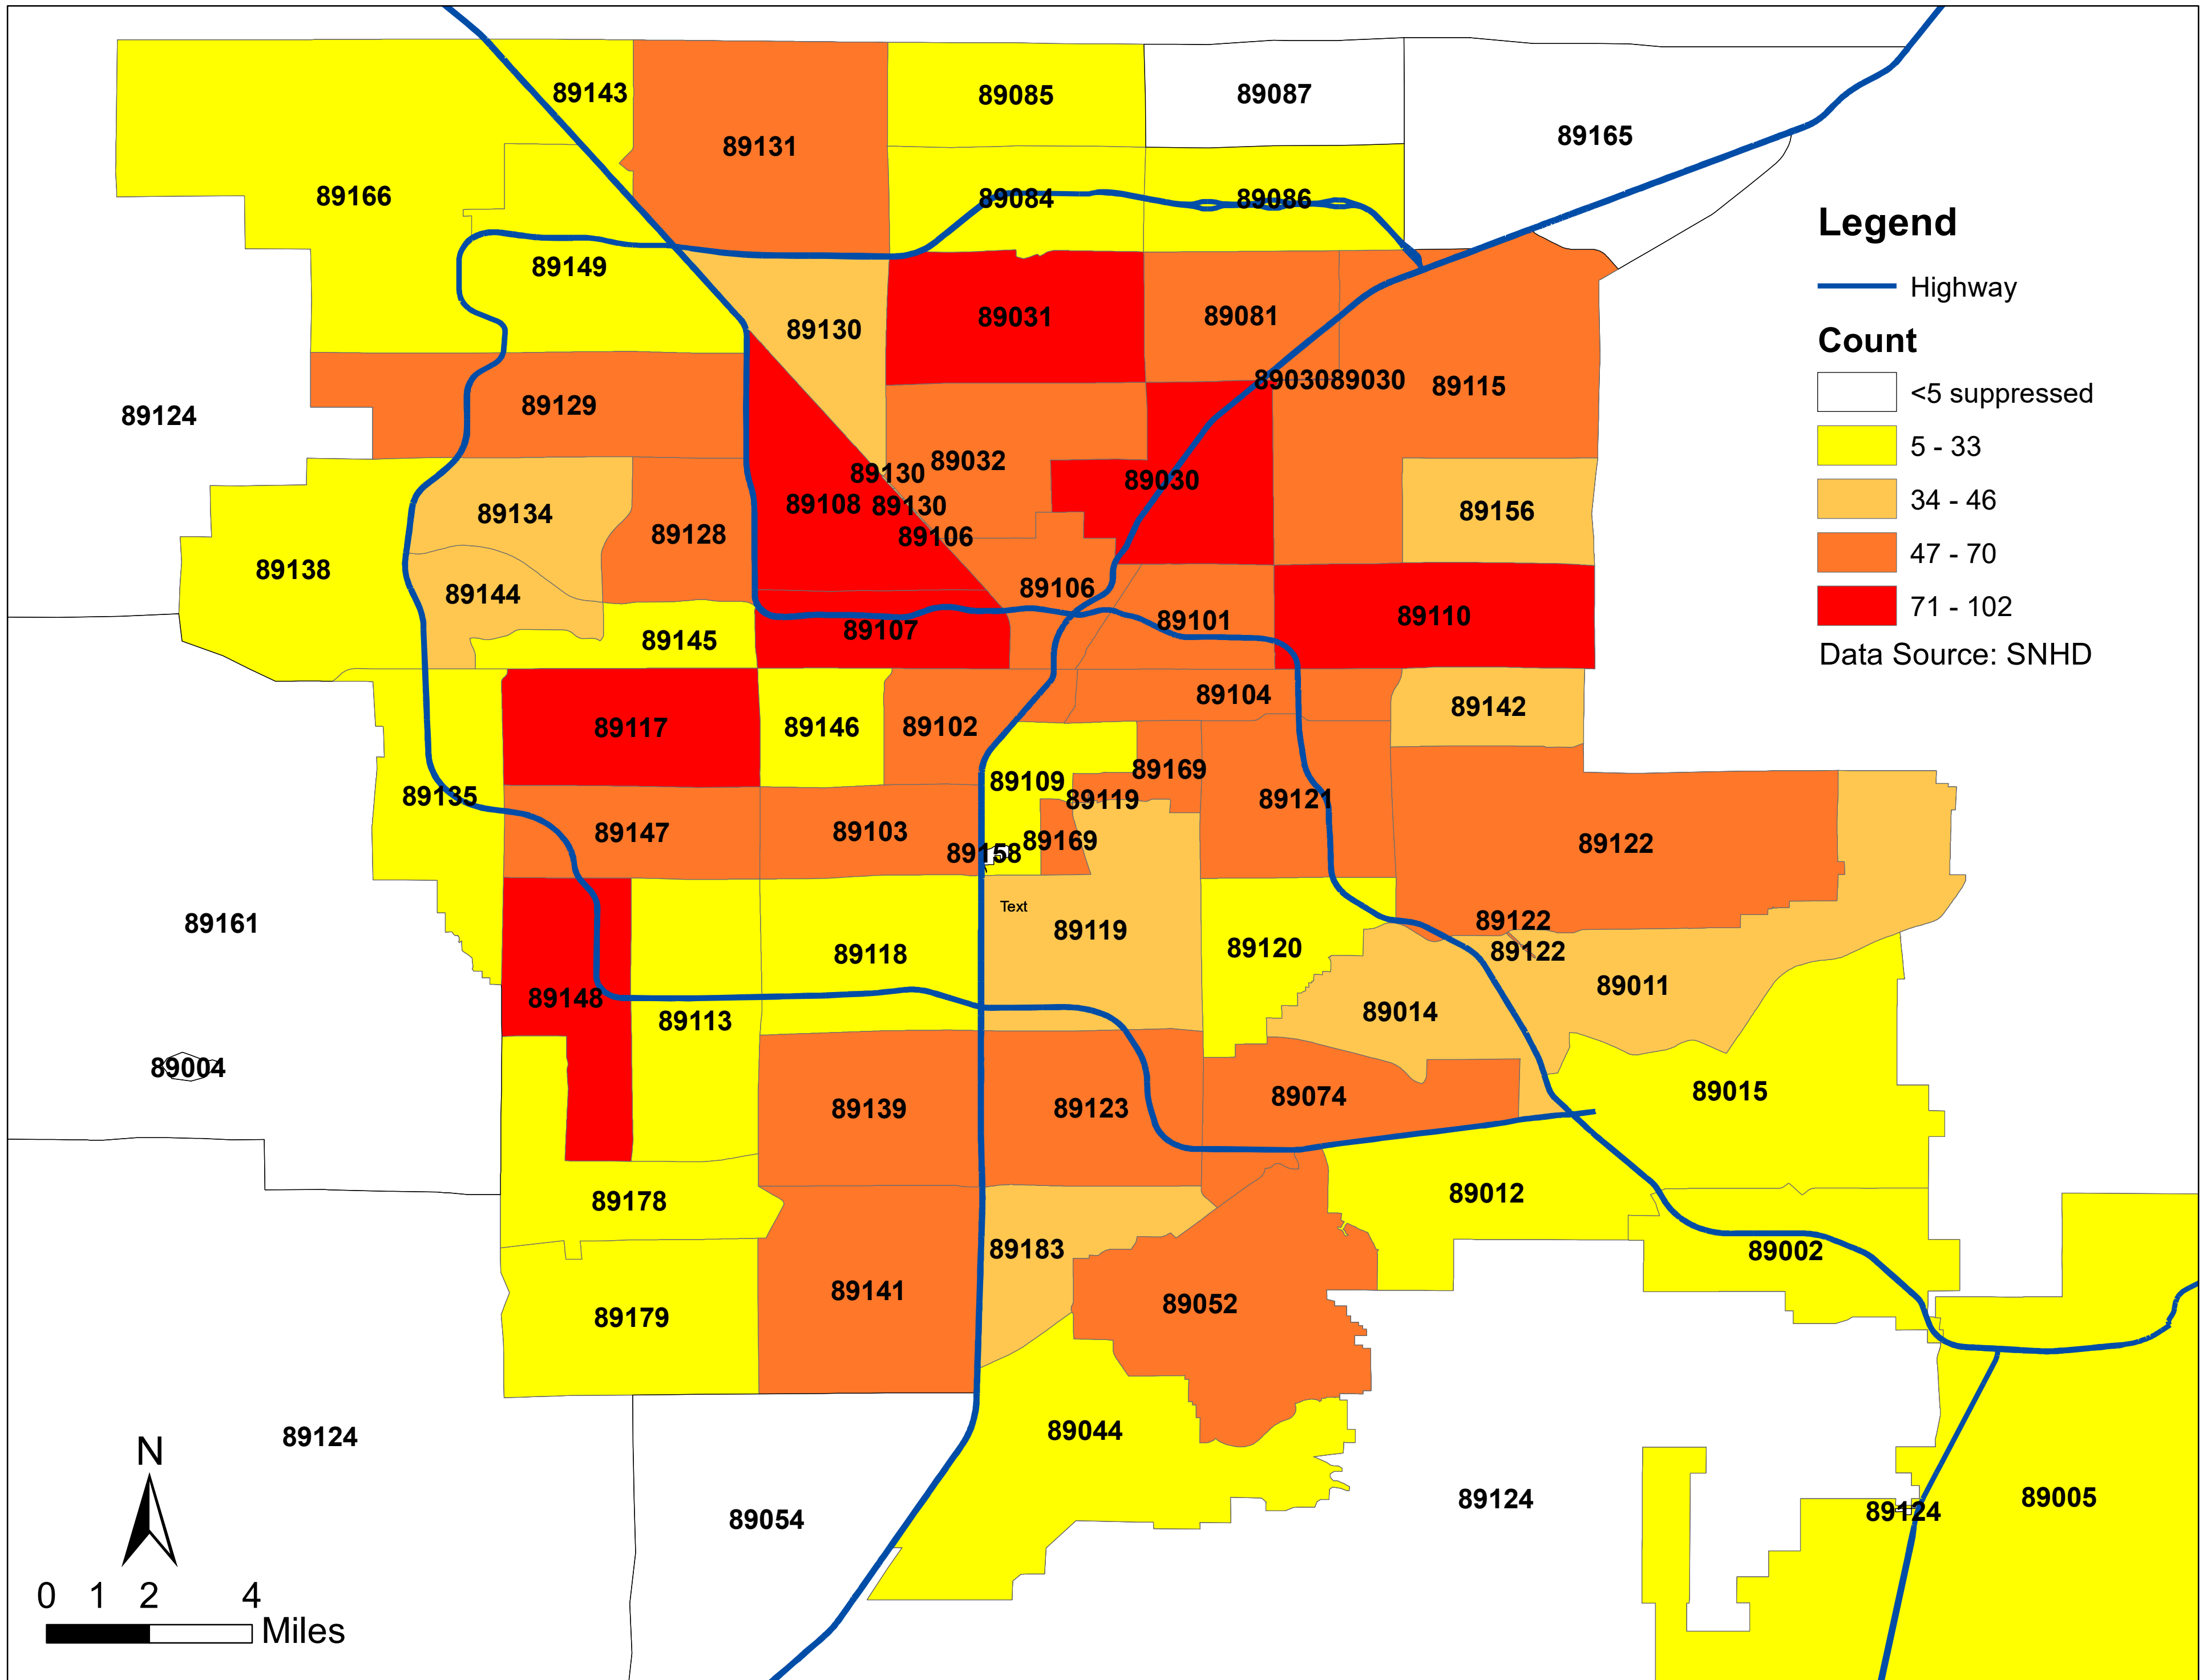

# Number of COVID-19 cases by zip code in Clark county (04.18.2020)

Note: Number of cases by zip code in Mesquite and Laughlin are less than 5 and suppressed.